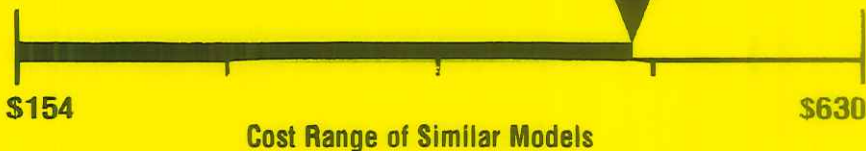

ENERGYGUIDE

Water Heater – ELECTRIC

Tank Size (Storage Capacity): 45 gallons

Rheem Sales Company, Inc.

Model XE50T12CS55U1
Q99999

Estimated Yearly Energy Cost

\$494

First Hour Rating

(How much hot water you get in the first hour of use)

very small	low	medium 63 Gallons	high
------------	-----	------------------------------	------

Estimated Yearly Electricity Use

- Your cost will depend on your utility rates and use.
- Cost range based only on models fueled by electricity with a medium first hour rating (51 to less than 75 gallons)
- Estimated energy cost is based on a national average electricity cost of 14.00 cents per kWh.
- Estimated yearly energy use: 3531 kWh